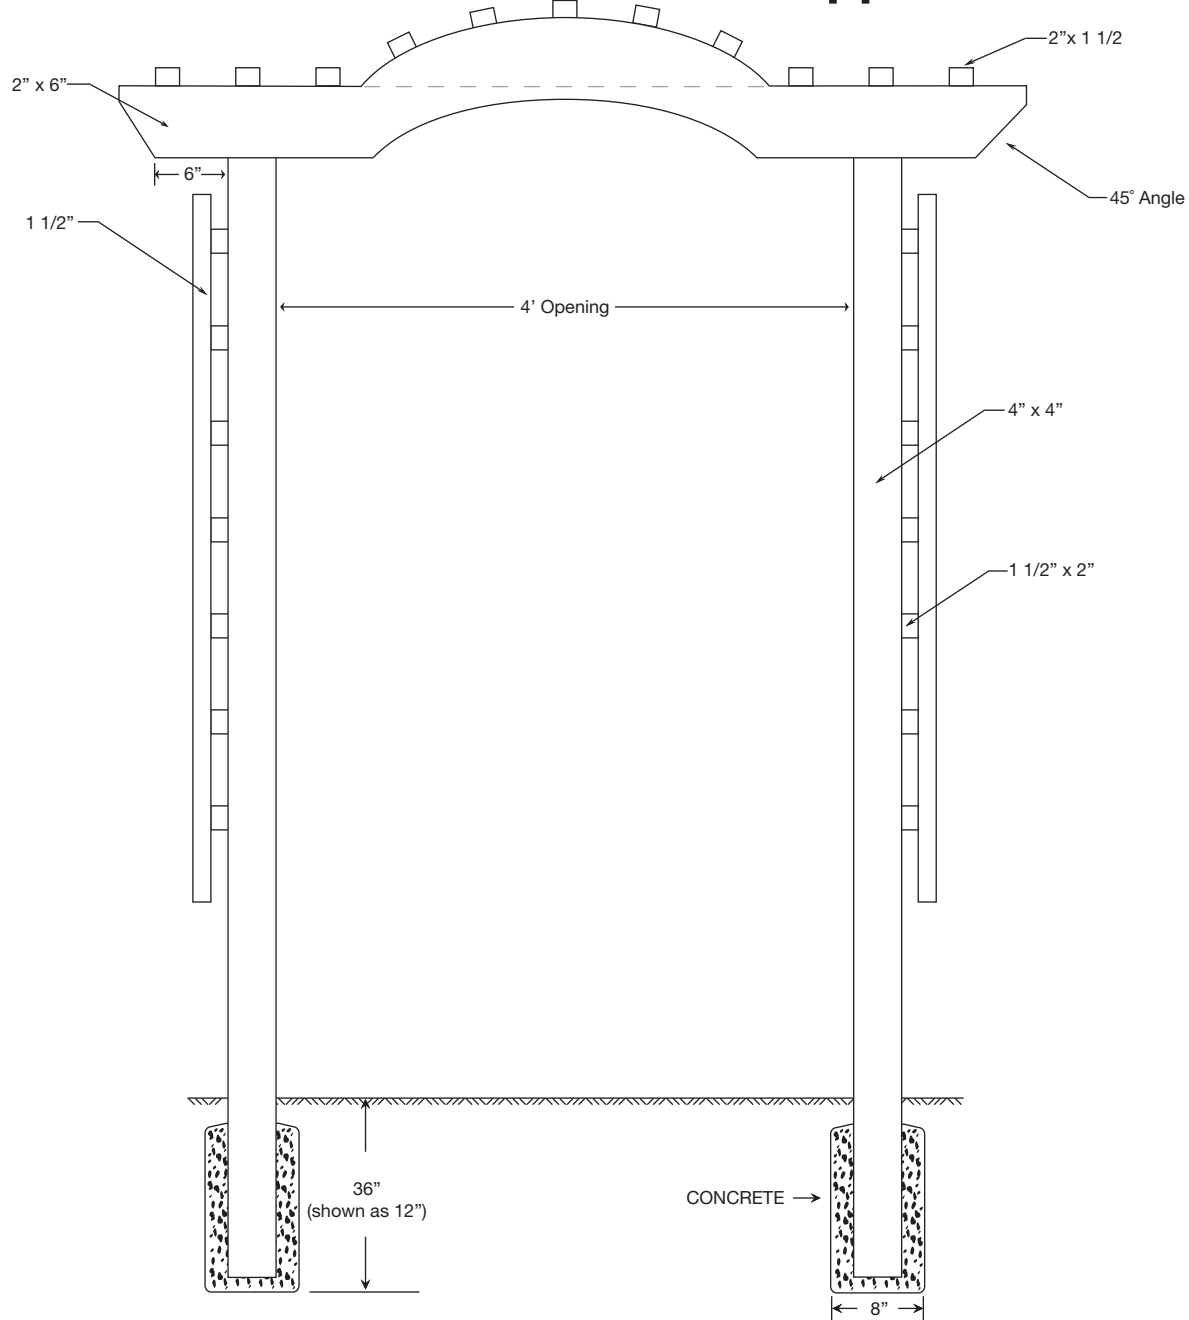

# Copper Wood 4 Post Arched Arbor

Board Spacing: \_\_\_\_\_

Vertical Board Width: 4" 6" 8"

SCALE: 0.75" = 1'

Approval Signature: \_\_\_\_\_

Copper Wood 4 Post Arched Arbor v2 01/10

# Side View of Copper Wood 4 Post Arbor

Board Spacing: \_\_\_\_\_

Vertical Board Width: 4" 6" 8"

SCALE: 0.75" = 1'

Approval Signature: \_\_\_\_\_

Copper Wood 4 Post Arbor\_Side View v2 01/10

# Copper Wood 4 Post Arbor

Board Spacing: \_\_\_\_\_

Vertical Board Width: 4" 6" 8"

SCALE: 0.75" = 1'

Approval Signature: \_\_\_\_\_

Copper Wood 4 Post Arbor v2 01/10

# Top View of Copper Wood 4 Post Arbor

Board Spacing: \_\_\_\_\_

Vertical Board Width: 4" 6" 8"

SCALE: 1" = 1'

Approval Signature: \_\_\_\_\_