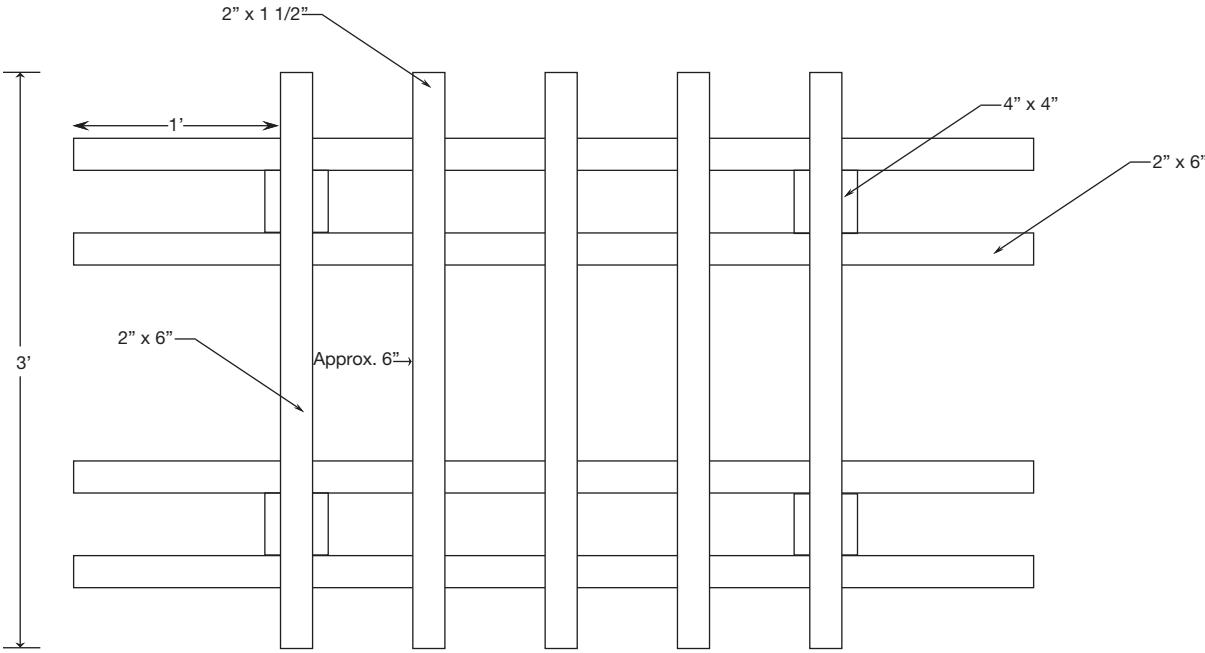

# Copper Wood 4 Post Arched Arbor

Board Spacing: \_\_\_\_\_

Vertical Board Width: 4" 6" 8"

SCALE: 0.75" = 1'

Approval Signature: \_\_\_\_\_

Copper Wood 4 Post Arched Arbor v2 01/10

# Side View of Copper Wood 4 Post Arbor

Board Spacing: \_\_\_\_\_

Vertical Board Width: 4" 6" 8"

SCALE: 0.75" = 1'

Approval Signature: \_\_\_\_\_

Copper Wood 4 Post Arbor\_Side View v2 01/10

# Copper Wood 4 Post Arbor

Board Spacing: \_\_\_\_\_

Vertical Board Width: 4" 6" 8"

SCALE: 0.75" = 1'

Approval Signature: \_\_\_\_\_

Copper Wood 4 Post Arbor v2 01/10

# Top View of Copper Wood 4 Post Arbor

Board Spacing: \_\_\_\_\_

Vertical Board Width: 4" 6" 8"

SCALE: 1" = 1'

Approval Signature: \_\_\_\_\_