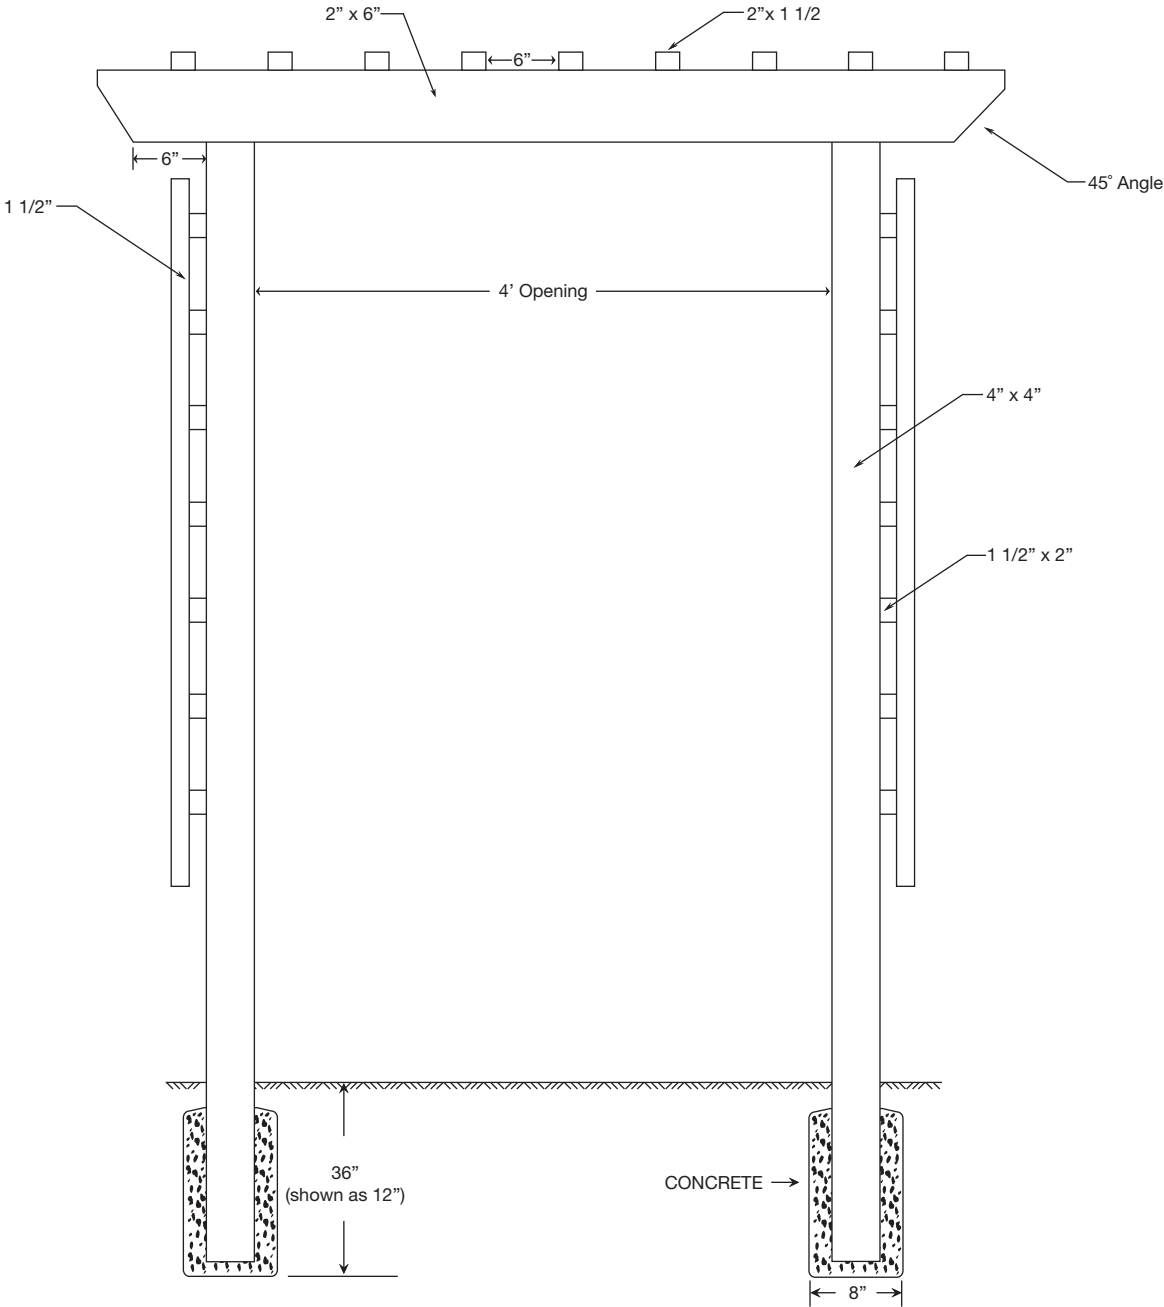

# Copper Wood 4 Post Arched Arbor

Board Spacing: \_\_\_\_\_

Vertical Board Width: 4" 6" 8"

SCALE: 0.75" = 1'

Approval Signature: \_\_\_\_\_

Copper Wood 4 Post Arched Arbor v2 01/10

# Side View of Copper Wood 4 Post Arbor

Board Spacing: \_\_\_\_\_

Vertical Board Width: 4" 6" 8"

SCALE: 0.75" = 1'

Approval Signature: \_\_\_\_\_

Copper Wood 4 Post Arbor\_Side View v2 01/10

# Copper Wood 4 Post Arbor

Board Spacing: \_\_\_\_\_

Vertical Board Width: 4" 6" 8"

SCALE: 0.75" = 1'

Approval Signature: \_\_\_\_\_

Copper Wood 4 Post Arbor v2 01/10

# Top View of Copper Wood 4 Post Arbor

Board Spacing: \_\_\_\_\_

Vertical Board Width: 4" 6" 8"

SCALE: 1" = 1'

Approval Signature: \_\_\_\_\_