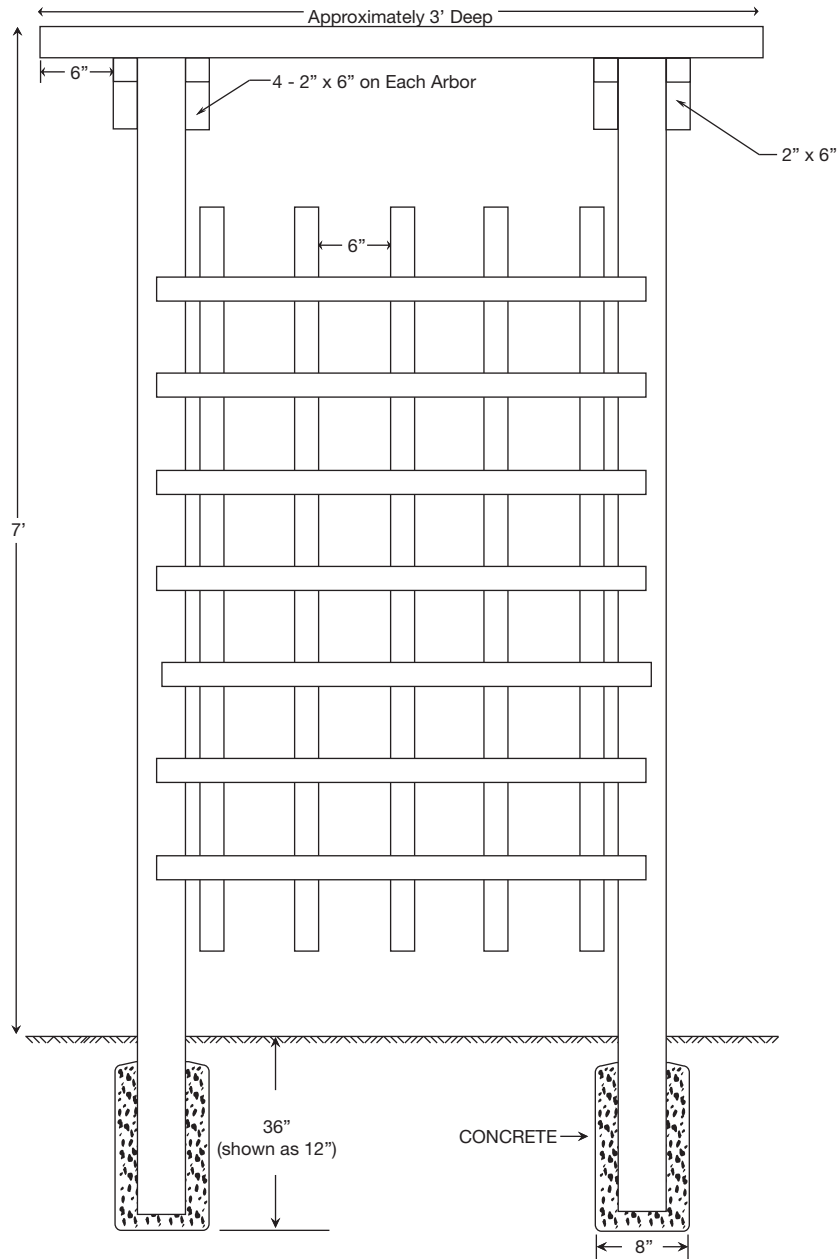

# Copper Wood 4 Post Arched Arbor

Board Spacing: \_\_\_\_\_

Vertical Board Width: 4" 6" 8"

SCALE: 0.75" = 1'

Approval Signature: \_\_\_\_\_

Copper Wood 4 Post Arched Arbor v2 01/10

# Side View of Copper Wood 4 Post Arbor

Board Spacing: \_\_\_\_\_

Vertical Board Width: 4" 6" 8"

SCALE: 0.75" = 1'

Approval Signature: \_\_\_\_\_

Copper Wood 4 Post Arbor\_Side View v2 01/10

# Copper Wood 4 Post Arbor

Board Spacing: \_\_\_\_\_

Vertical Board Width: 4" 6" 8"

SCALE: 0.75" = 1'

Approval Signature: \_\_\_\_\_

Copper Wood 4 Post Arbor v2 01/10

# Top View of Copper Wood 4 Post Arbor

Board Spacing: \_\_\_\_\_

Vertical Board Width: 4" 6" 8"

SCALE: 1" = 1'

Approval Signature: \_\_\_\_\_